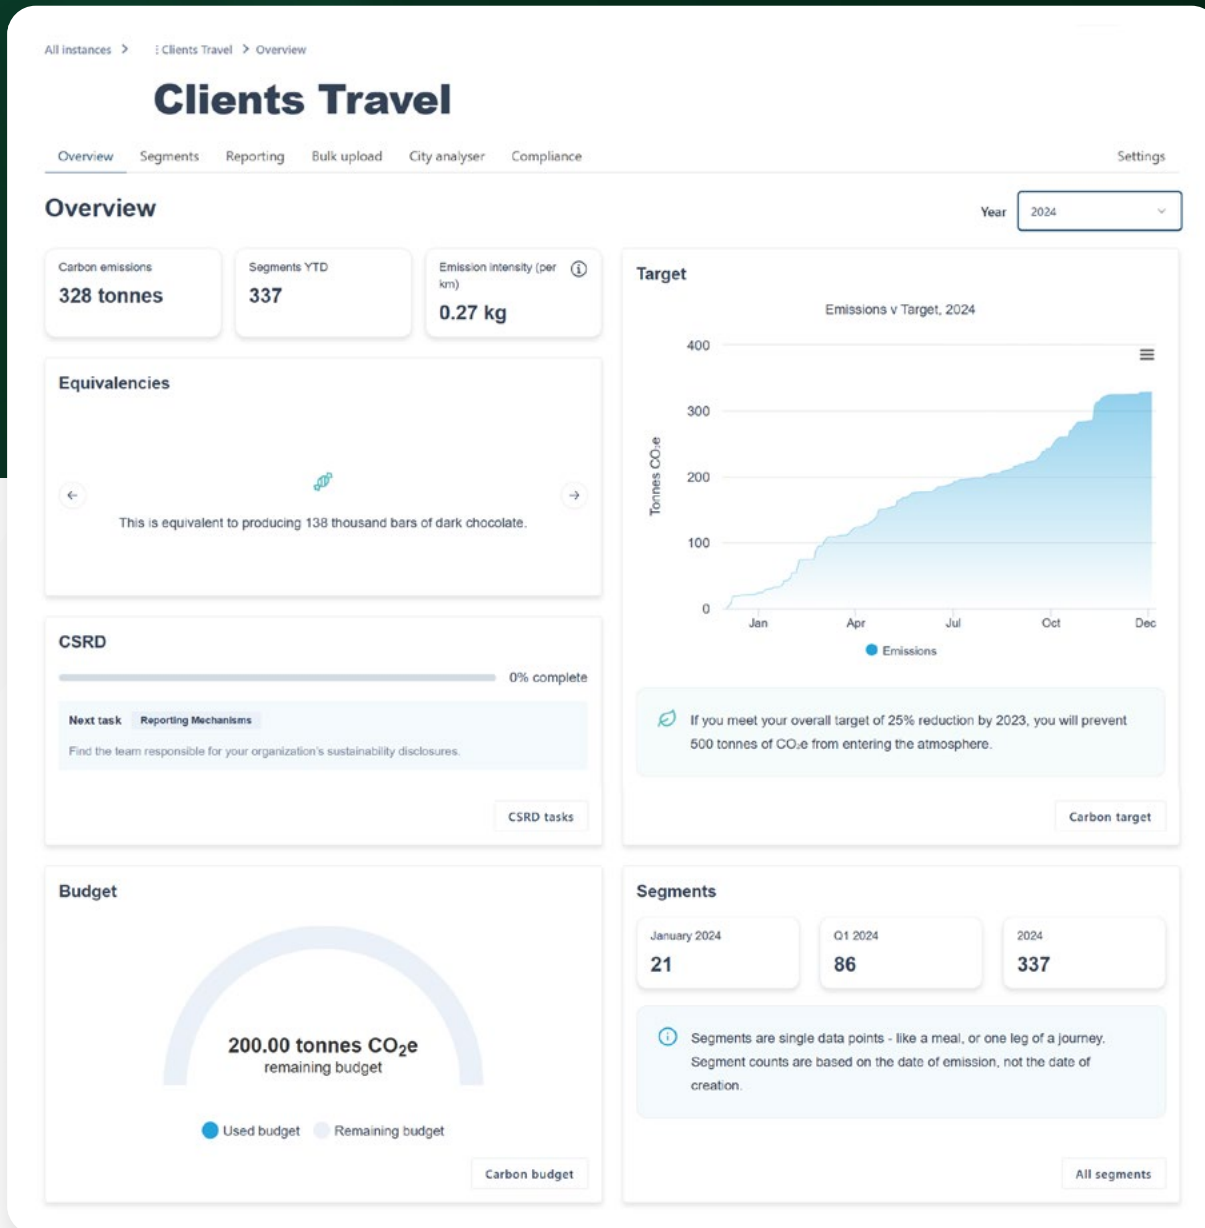

Green Insights

Introduce a more responsible business travel programme, with an easy-to-use carbon offsetting widget bespoke to your individual requirements.

User Guide

Green Insights Overview

Here you can see a full overview of your carbon emissions per year.

You have the ability to set targets to reduce your emissions as well as set carbon budgets per department, cost centre or any other reference field as required

Clients Travel

No filters enabled

Single segment +

Generate csv export

Impact Report

Download a white-label impact report for your travel activity, that you can send to clients and customers.

Generate impact report

Schedule impact report

Name	State	Type	Recently generated impact report		
Clients Travel - Impact - 2023-05-17	Completed	Overview	1 year ago (6 filters applied)	Download	Delete
Clients Travel - Impact - 2023-01-04	Completed	Full without appendix	2 years ago (6 filters applied)	Download	Delete
Clients Travel - Impact - 2023-01-04	Completed	Overview	2 years ago (6 filters applied)	Download	Delete
Clients Travel - Impact - 2022-11-17	Completed	Overview	2 years ago (6 filters applied)	Download	Delete
Clients Travel - Impact - 2022-10-14	Completed	Full	2 years ago (6 filters applied)	Download	Delete

Multiple report types including, a brief overview, and a full detailed breakdown of your Carbon Data.

Green Insights City Analyser

To assist you with planning ahead to reduce your carbon emissions, City Analyser displays accommodation in any city and their Carbon Rating as well as any Certifications the accommodation may hold